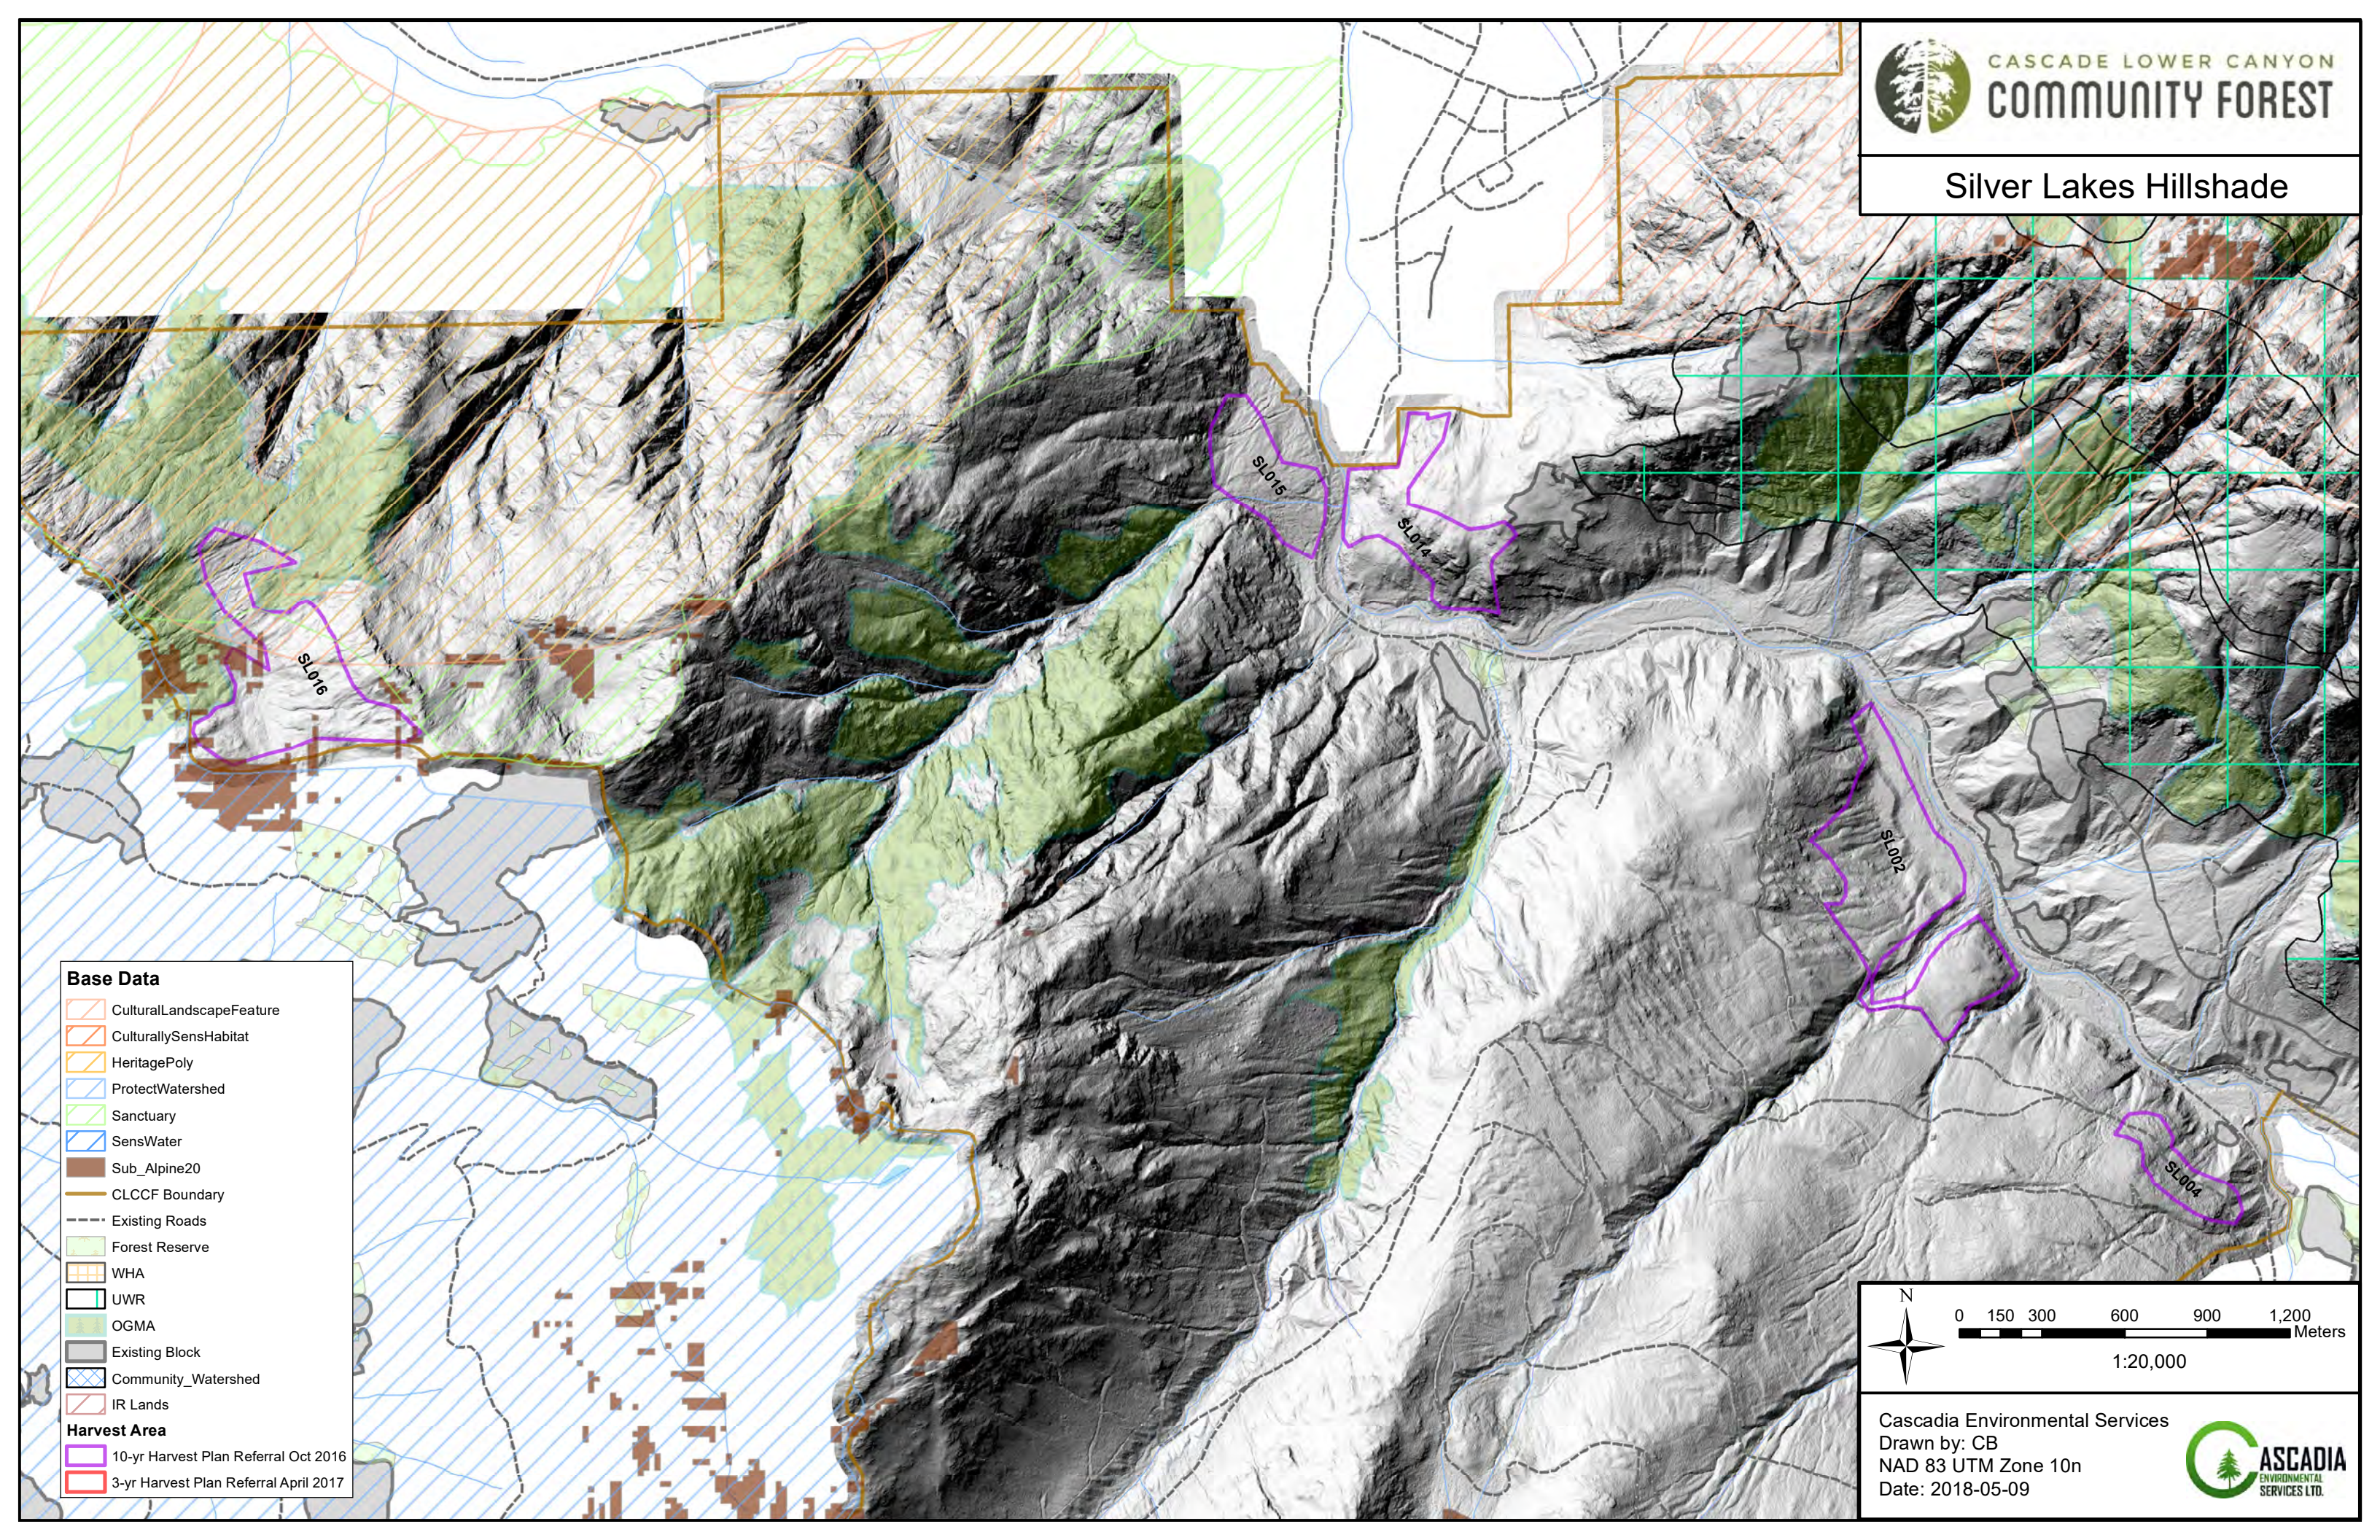

Silver Lakes Hillshade

Base Data

-  CulturalLandscapeFeature
-  CulturallySensHabitat
-  HeritagePoly
-  ProtectWatershed
-  Sanctuary
-  SensWater
-  Sub_Alpine20
-  CLCCF Boundary
-  Existing Roads
-  Forest Reserve
-  WHA
-  UWR
-  OGMA
-  Existing Block
-  Community_Watershed
-  IR Lands

Harvest Area

-  10-yr Harvest Plan Referral Oct 2016
-  3-yr Harvest Plan Referral April 2017